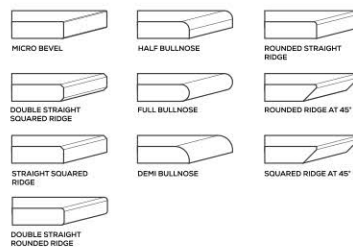

DARK BEIGE

AVAILABLE

**GLOSSY
& MATT
SURFACE**

APPLICATION AREAS

TECHNICAL FEATURES

EDGE PROFILE POSSIBILITIES

SPECIAL COLOUR SERIES

DARK GREEN