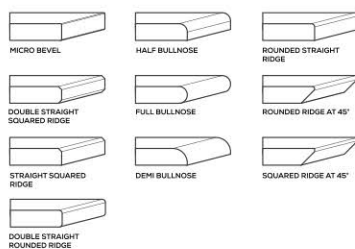

EDGE PROFILE POSSIBILITIES