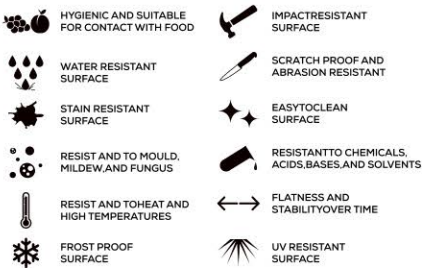

TECHNICAL FEATURES