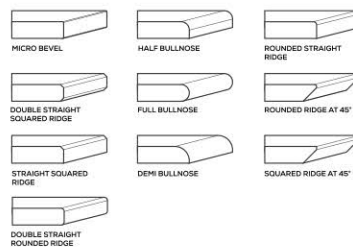

EDGE PROFILE POSSIBILITIES

SPECIAL COLOUR SERIES

SMOKEY GREY

AVAILABLE

**GLOSSY
& MATT
SURFACE**

APPLICATION AREAS

TECHNICAL FEATURES

EDGE PROFILE POSSIBILITIES