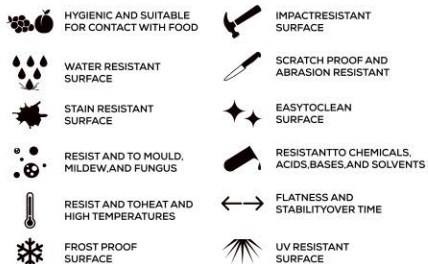

EDGE PROFILE POSSIBILITIES

SPECIAL COLOUR SERIES

BROWN

AVAILABLE

**GLOSSY
& MATT
SURFACE**

APPLICATION AREAS

TECHNICAL FEATURES

EDGE PROFILE POSSIBILITIES

SPECIAL COLOUR SERIES

CHOCO

AVAILABLE

**GLOSSY
& MATT
SURFACE**

APPLICATION AREAS

TECHNICAL FEATURES

EDGE PROFILE POSSIBILITIES

SPECIAL COLOUR SERIES

DARK BEIGE

AVAILABLE

**GLOSSY
& MATT
SURFACE**

APPLICATION AREAS

TECHNICAL FEATURES

EDGE PROFILE POSSIBILITIES

SPECIAL COLOUR SERIES

DARK GREEN

AVAILABLE

**GLOSSY
& MATT
SURFACE**

APPLICATION AREAS

TECHNICAL FEATURES

EDGE PROFILE POSSIBILITIES

SPECIAL COLOUR SERIES

DARK GREY

AVAILABLE