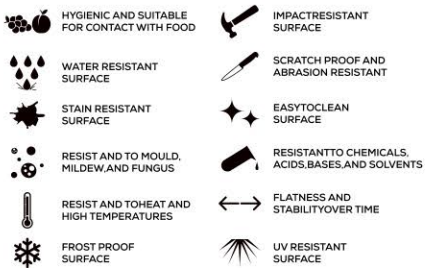

TECHNICAL FEATURES