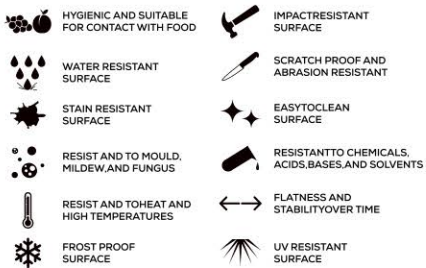

TECHNICAL FEATURES

EDGE PROFILE POSSIBILITIES

SPECIAL COLOUR SERIES

PURE JAISALMER

AVAILABLE

**GLOSSY
& MATT
SURFACE**

APPLICATION AREAS

TECHNICAL FEATURES

EDGE PROFILE POSSIBILITIES

SPECIAL COLOUR SERIES

SMOKEY GREY

AVAILABLE

**GLOSSY
& MATT
SURFACE**

APPLICATION AREAS

TECHNICAL FEATURES

EDGE PROFILE POSSIBILITIES

SPECIAL COLOUR SERIES

ULTRA GREY

AVAILABLE

**GLOSSY
& MATT
SURFACE**

APPLICATION AREAS

TECHNICAL FEATURES

EDGE PROFILE POSSIBILITIES

SPECIAL COLOUR SERIES

ULTRA WHITE

AVAILABLE

**GLOSSY
& MATT
SURFACE**

APPLICATION AREAS

TECHNICAL FEATURES

EDGE PROFILE POSSIBILITIES