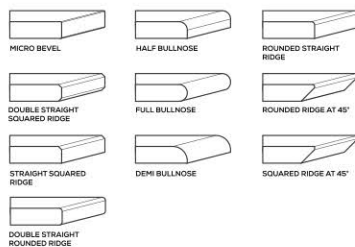

SPECIAL COLOUR SERIES

CHOCO

AVAILABLE

**GLOSSY
& MATT
SURFACE**

APPLICATION AREAS

TECHNICAL FEATURES

EDGE PROFILE POSSIBILITIES

SPECIAL COLOUR SERIES