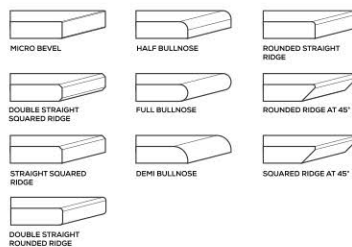

EDGE PROFILE POSSIBILITIES