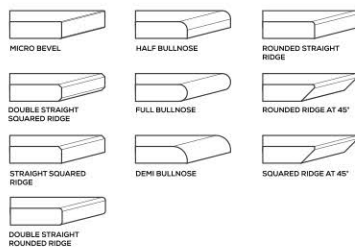

**GLOSSY
& MATT
SURFACE**

APPLICATION AREAS

TECHNICAL FEATURES

EDGE PROFILE POSSIBILITIES

SPECIAL COLOUR SERIES

LIGHT GREY

AVAILABLE

**GLOSSY
& MATT
SURFACE**

APPLICATION AREAS

TECHNICAL FEATURES

EDGE PROFILE POSSIBILITIES

SPECIAL COLOUR SERIES

PEARL WHITE

AVAILABLE

**GLOSSY
& MATT
SURFACE**

APPLICATION AREAS