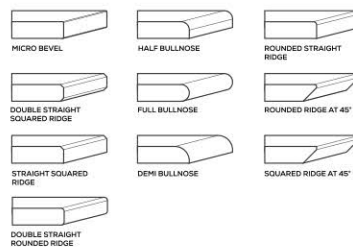

APPLICATION AREAS

TECHNICAL FEATURES

EDGE PROFILE POSSIBILITIES

SPECIAL COLOUR SERIES

PEARL WHITE

AVAILABLE

**GLOSSY
& MATT
SURFACE**

APPLICATION AREAS