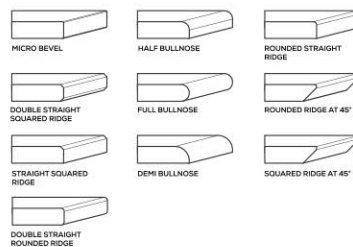

AVAILABLE

**GLOSSY
& MATT
SURFACE**

APPLICATION AREAS

TECHNICAL FEATURES

EDGE PROFILE POSSIBILITIES

SPECIAL COLOUR SERIES

DARK GREY

AVAILABLE