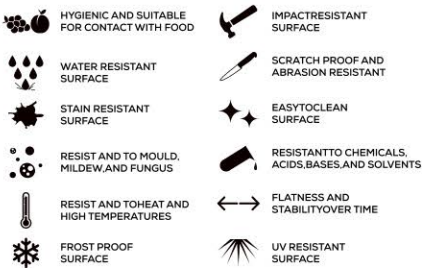

EDGE PROFILE POSSIBILITIES

SPECIAL COLOUR SERIES

BROWN

AVAILABLE

**GLOSSY
& MATT
SURFACE**

APPLICATION AREAS

TECHNICAL FEATURES

EDGE PROFILE POSSIBILITIES

SPECIAL COLOUR SERIES

CHOCO

AVAILABLE

**GLOSSY
& MATT
SURFACE**

APPLICATION AREAS

TECHNICAL FEATURES

EDGE PROFILE POSSIBILITIES

SPECIAL COLOUR SERIES

DARK BEIGE

AVAILABLE

**GLOSSY
& MATT
SURFACE**

APPLICATION AREAS

TECHNICAL FEATURES

EDGE PROFILE POSSIBILITIES

SPECIAL COLOUR SERIES

DARK GREEN

AVAILABLE

**GLOSSY
& MATT
SURFACE**

APPLICATION AREAS

TECHNICAL FEATURES

EDGE PROFILE POSSIBILITIES

SPECIAL COLOUR SERIES

DARK GREY

AVAILABLE