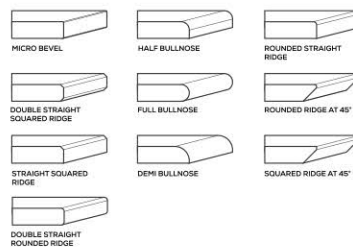

EDGE PROFILE POSSIBILITIES

SPECIAL COLOUR SERIES

BROWN

AVAILABLE

**GLOSSY
& MATT
SURFACE**

APPLICATION AREAS

TECHNICAL FEATURES

EDGE PROFILE POSSIBILITIES