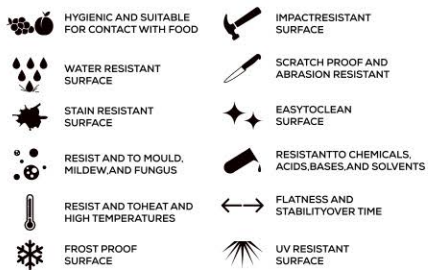

9 MM / 15 MM

PLEASANT
DEPICTION
OF
BRILLIANT
SURFACES

SPECIAL COLOUR SERIES

BLACK

AVAILABLE

**GLOSSY
& MATT
SURFACE**

APPLICATION AREAS

TECHNICAL FEATURES

EDGE PROFILE POSSIBILITIES

SPECIAL COLOUR SERIES

BROWN

AVAILABLE

**GLOSSY
& MATT
SURFACE**

APPLICATION AREAS

TECHNICAL FEATURES

EDGE PROFILE POSSIBILITIES