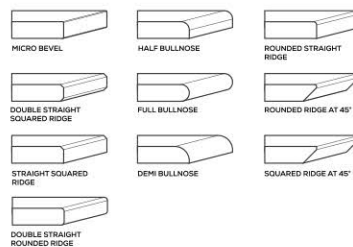

EDGE PROFILE POSSIBILITIES