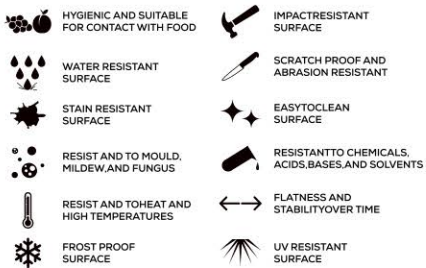

TECHNICAL FEATURES