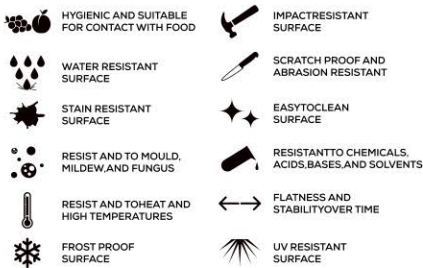

TECHNICAL FEATURES

EDGE PROFILE POSSIBILITIES

SPECIAL COLOUR SERIES

PURE JAISALMER

AVAILABLE

**GLOSSY
& MATT
SURFACE**

APPLICATION AREAS

TECHNICAL FEATURES

EDGE PROFILE POSSIBILITIES

SPECIAL COLOUR SERIES

SMOKEY GREY

AVAILABLE

**GLOSSY
& MATT
SURFACE**

APPLICATION AREAS

TECHNICAL FEATURES

EDGE PROFILE POSSIBILITIES

SPECIAL COLOUR SERIES

ULTRA GREY

AVAILABLE

**GLOSSY
& MATT
SURFACE**

APPLICATION AREAS

TECHNICAL FEATURES

EDGE PROFILE POSSIBILITIES

SPECIAL COLOUR SERIES

ULTRA WHITE

AVAILABLE

**GLOSSY
& MATT
SURFACE**

APPLICATION AREAS

TECHNICAL FEATURES

EDGE PROFILE POSSIBILITIES