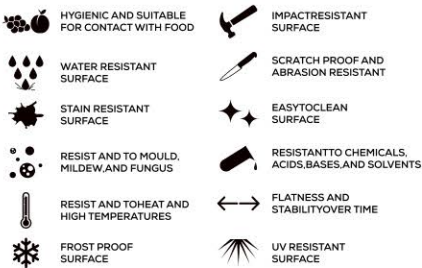

DARK BEIGE

AVAILABLE

**GLOSSY
& MATT
SURFACE**

APPLICATION AREAS

TECHNICAL FEATURES

EDGE PROFILE POSSIBILITIES

SPECIAL COLOUR SERIES

DARK GREEN

AVAILABLE

**GLOSSY
& MATT
SURFACE**

APPLICATION AREAS

TECHNICAL FEATURES

EDGE PROFILE POSSIBILITIES

SPECIAL COLOUR SERIES

DARK GREY

AVAILABLE

**GLOSSY
& MATT
SURFACE**

APPLICATION AREAS

TECHNICAL FEATURES

EDGE PROFILE POSSIBILITIES

SPECIAL COLOUR SERIES

LIGHT GREY

AVAILABLE

**GLOSSY
& MATT
SURFACE**

APPLICATION AREAS

TECHNICAL FEATURES

EDGE PROFILE POSSIBILITIES

SPECIAL COLOUR SERIES

PEARL WHITE

AVAILABLE

**GLOSSY
& MATT
SURFACE**

APPLICATION AREAS