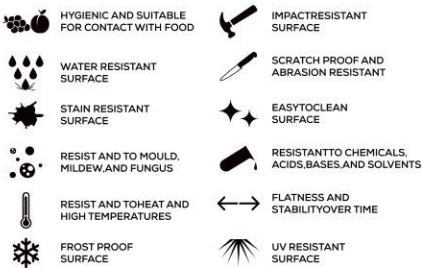

EDGE PROFILE POSSIBILITIES

SPECIAL COLOUR SERIES

BROWN

AVAILABLE

**GLOSSY
& MATT
SURFACE**

APPLICATION AREAS

TECHNICAL FEATURES

EDGE PROFILE POSSIBILITIES

SPECIAL COLOUR SERIES

CHOCO

AVAILABLE

**GLOSSY
& MATT
SURFACE**

APPLICATION AREAS

TECHNICAL FEATURES

EDGE PROFILE POSSIBILITIES

SPECIAL COLOUR SERIES

AVAILABLE

**GLOSSY
& MATT
SURFACE**

APPLICATION AREAS

TECHNICAL FEATURES

EDGE PROFILE POSSIBILITIES

SPECIAL COLOUR SERIES

DARK GREY

AVAILABLE